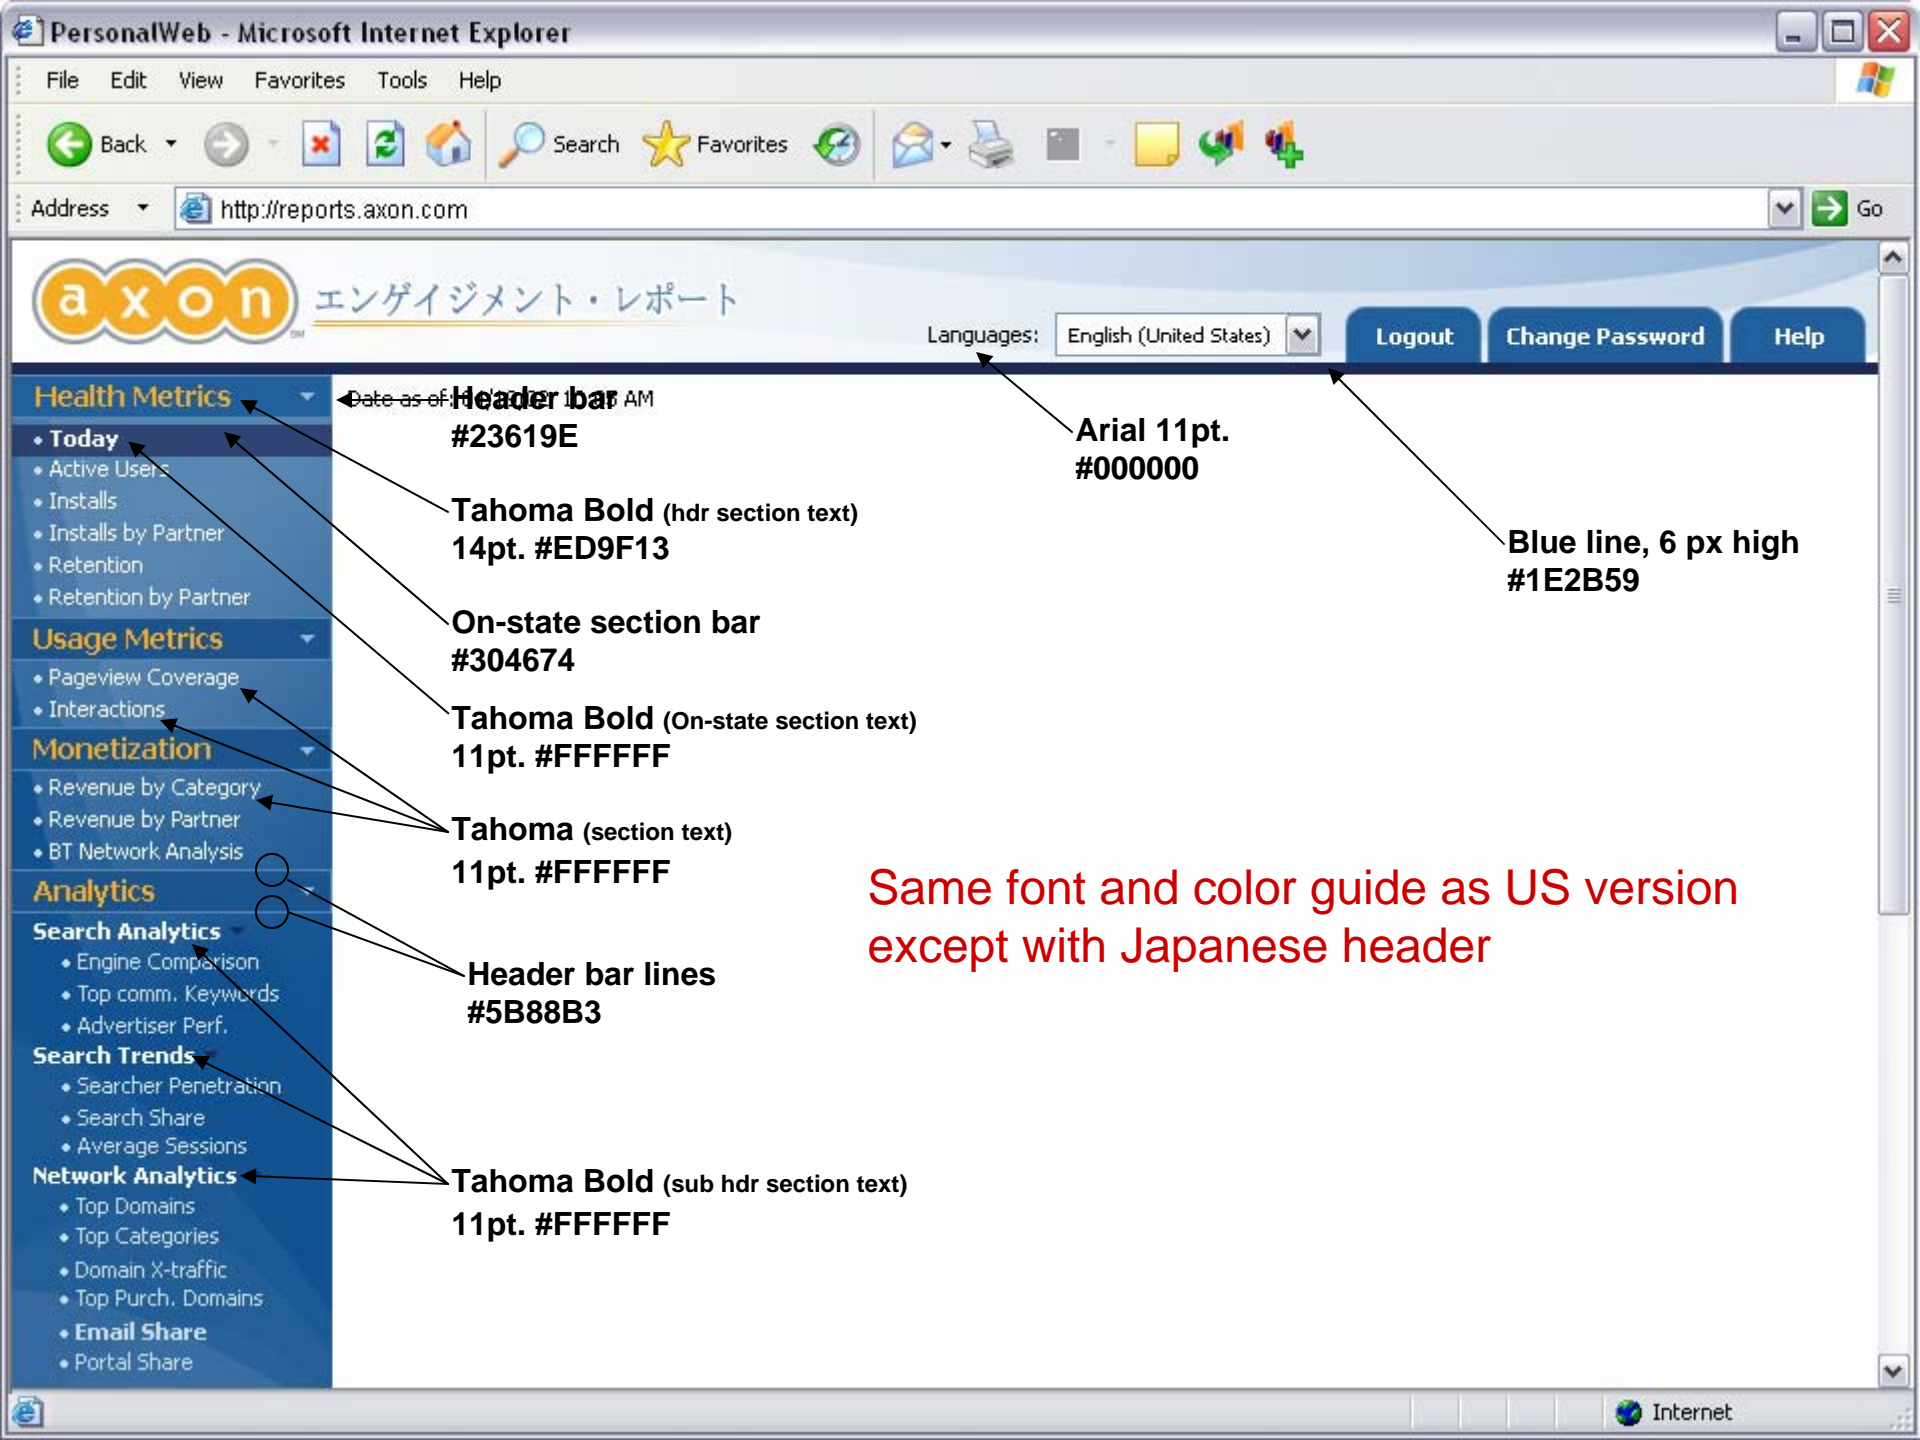

- Health Metrics
  - Today
  - Active Users
  - Installs
  - Installs by Partner
  - Retention
  - Retention by Partner
- Usage Metrics
  - Pageview Coverage
  - Interactions
- Monetization
  - Revenue by Category
  - Revenue by Partner
  - BT Network Analysis
- Analytics
- Search Analytics
  - Engine Comparison
  - Top comm. Keywords
  - Advertiser Perf.
- Search Trends
  - Searcher Penetration
  - Search Share
  - Average Sessions
- Network Analytics
  - Top Domains
  - Top Categories
  - Domain X-traffic
  - Top Purch. Domains
  - Email Share
  - Portal Share

Header bar
Date as of: 11:11 AM
#23619E

Tahoma Bold (hdr section text)
14pt. #ED9F13

On-state section bar
#304674

Tahoma Bold (On-state section text)
11pt. #FFFFFF

Tahoma (section text)
11pt. #FFFFFF

Header bar lines
#5B88B3

Tahoma Bold (sub hdr section text)
11pt. #FFFFFF

Arial 11pt.
#000000

Blue line, 6 px high
#1E2B59

Same font and color guide as US version
except with Japanese header