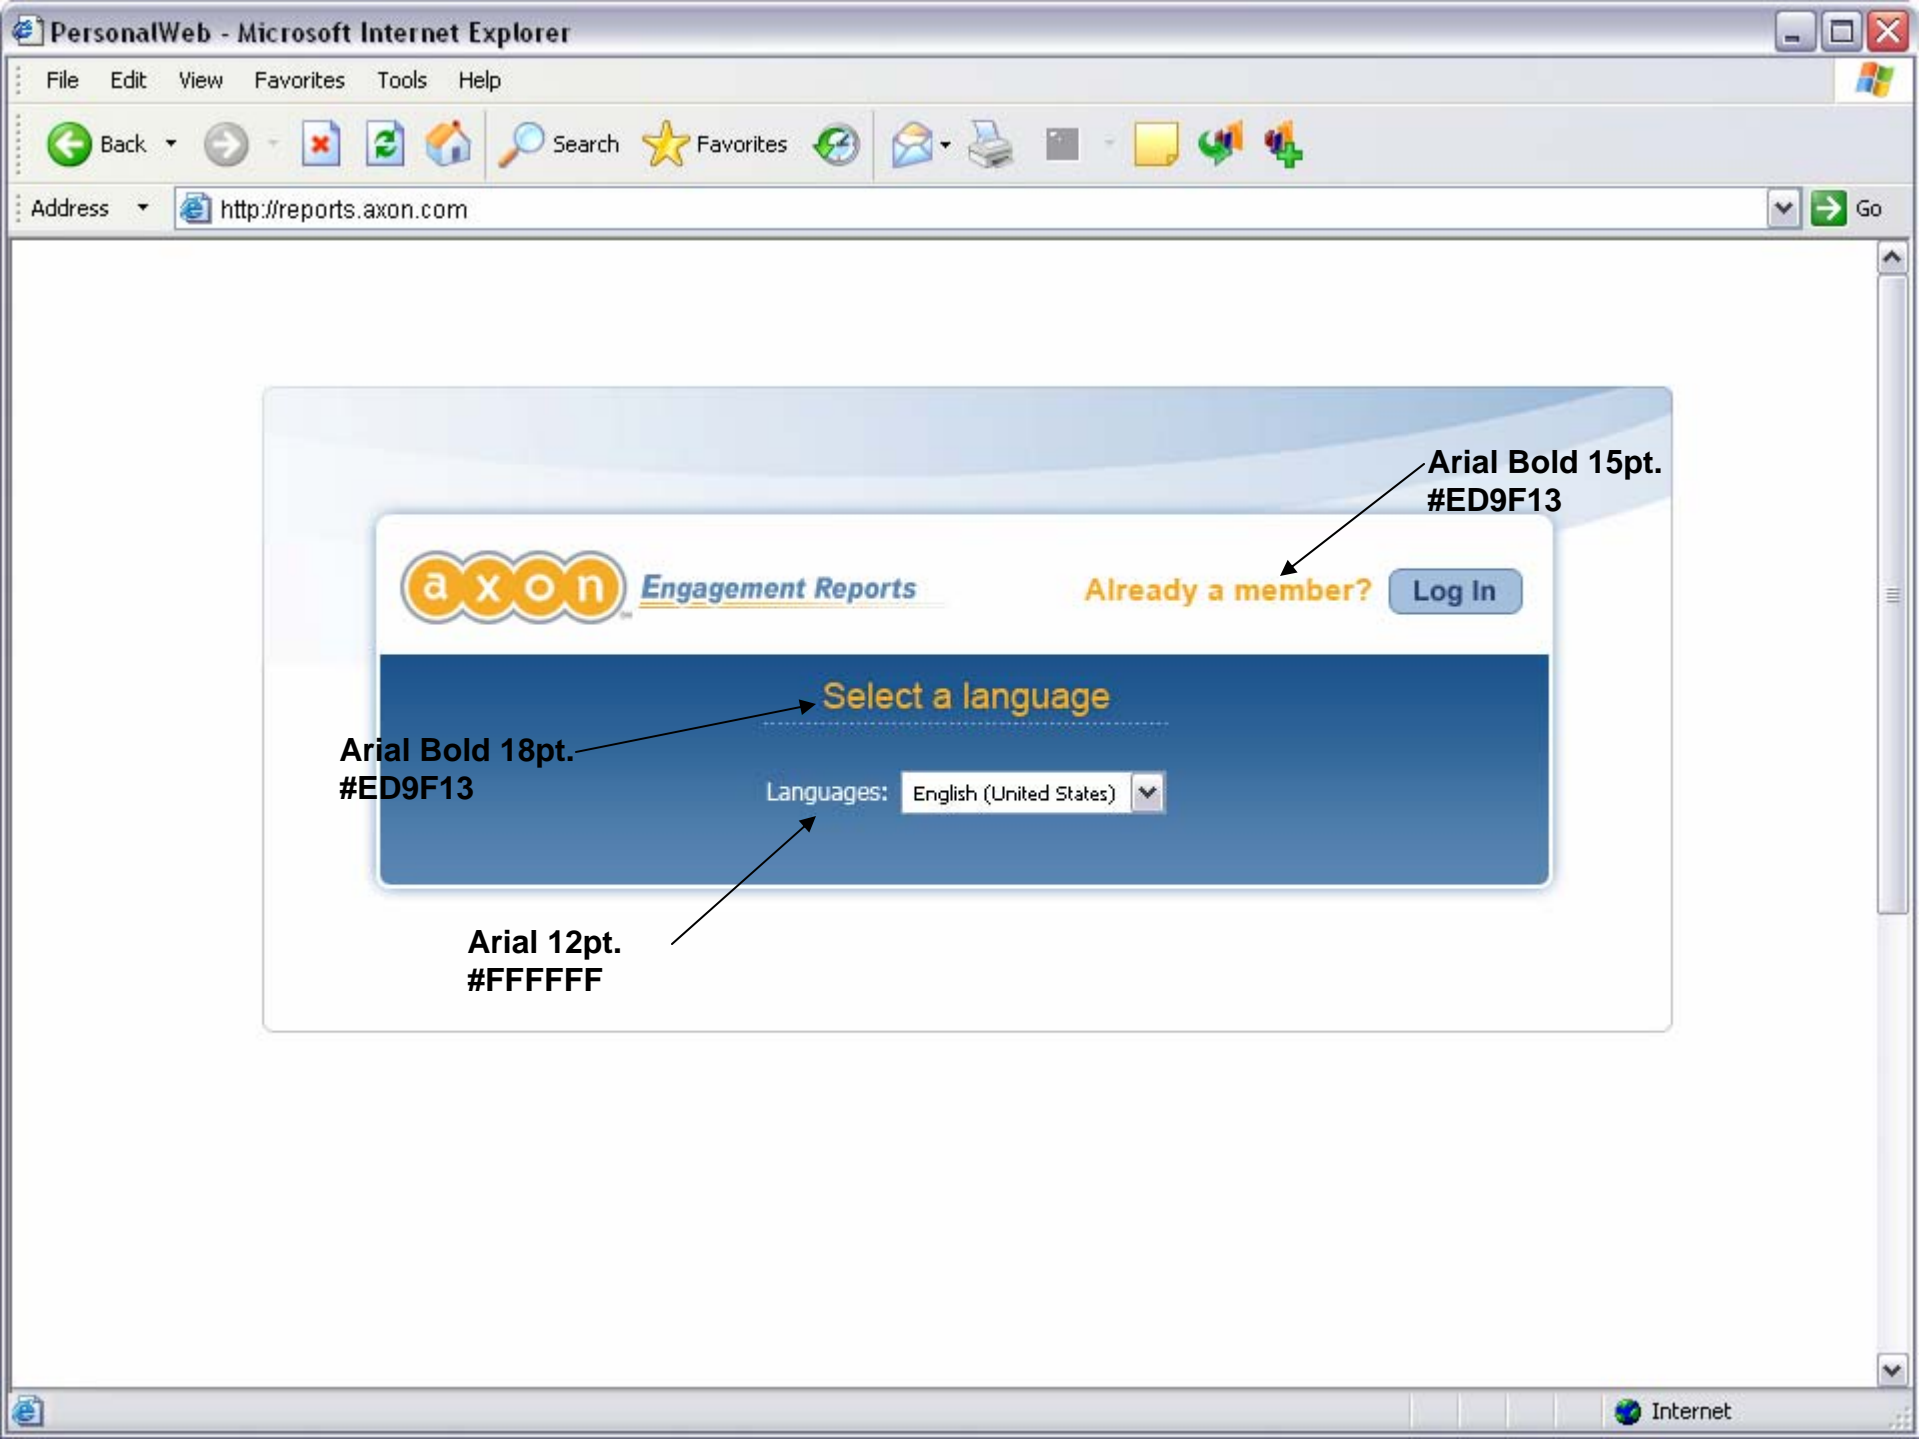

axon Engagement Reports

Already a member? [Log In](#)

Select a language

Arial Bold 18pt.
#ED9F13

Languages: English (United States) ▼

Arial 12pt.
#FFFFFF

Arial Bold 15pt.
#ED9F13