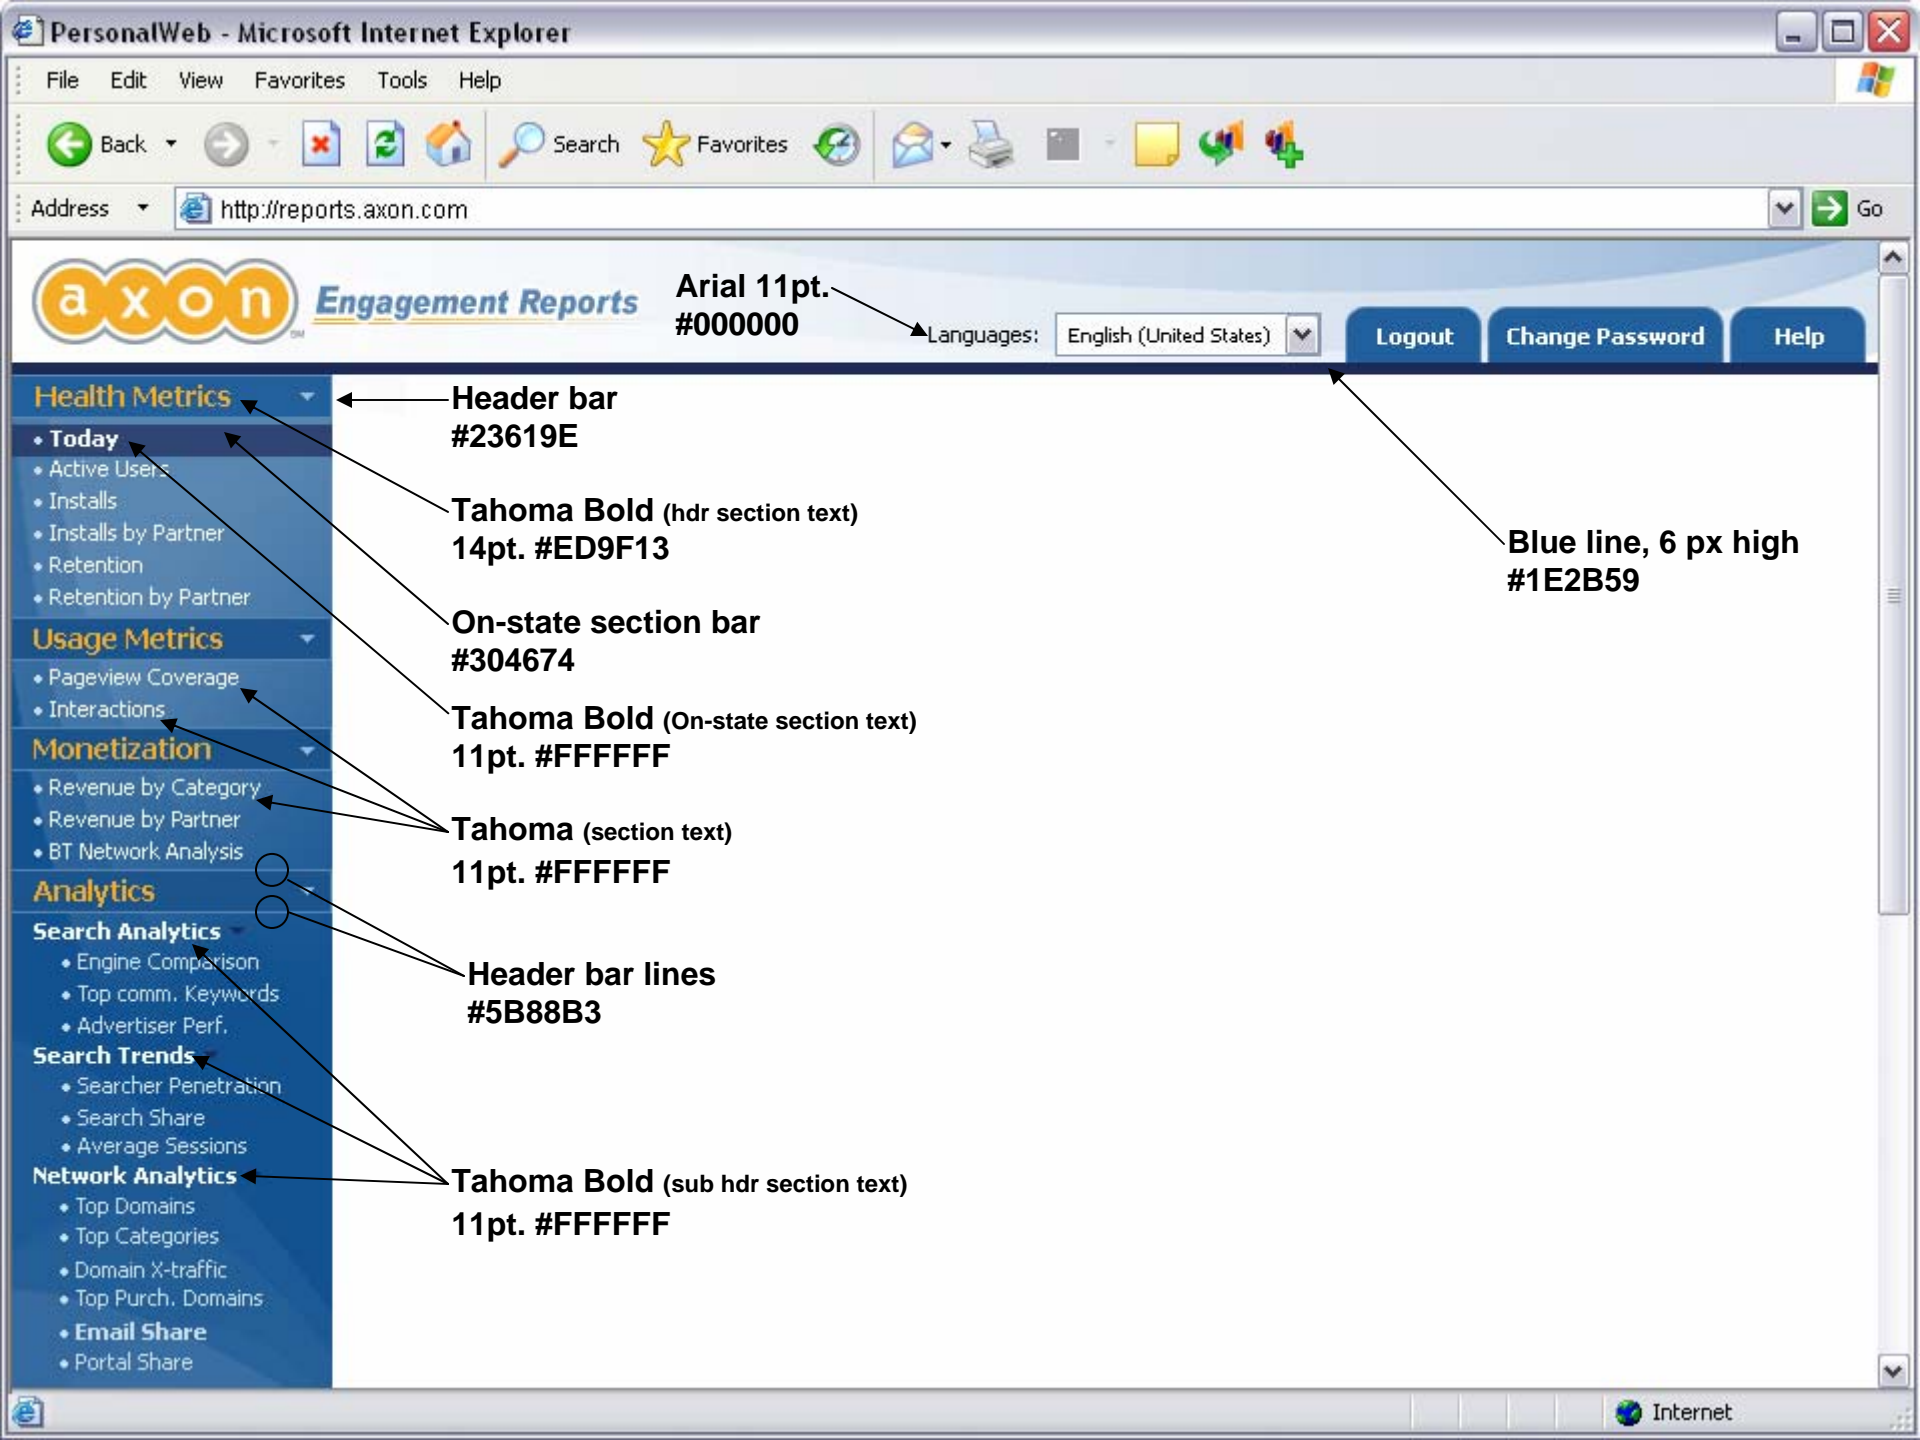

Engagement Reports

Arial 11pt.
#000000

Languages: English (United States)

Logout Change Password Help

Health Metrics

- Today
- Active Users
- Installs
- Installs by Partner
- Retention
- Retention by Partner

Usage Metrics

- Pageview Coverage
- Interactions

Monetization

- Revenue by Category
- Revenue by Partner
- BT Network Analysis

Analytics

Search Analytics

- Engine Comparison
- Top comm. Keywords
- Advertiser Perf.

Search Trends

- Searcher Penetration
- Search Share
- Average Sessions

Network Analytics

- Top Domains
- Top Categories
- Domain X-traffic
- Top Purch. Domains
- Email Share
- Portal Share

Header bar
#23619E

Tahoma Bold (hdr section text)
14pt. #ED9F13

On-state section bar
#304674

Tahoma Bold (On-state section text)
11pt. #FFFFFF

Tahoma (section text)
11pt. #FFFFFF

Header bar lines
#5B88B3

Tahoma Bold (sub hdr section text)
11pt. #FFFFFF

Blue line, 6 px high
#1E2B59