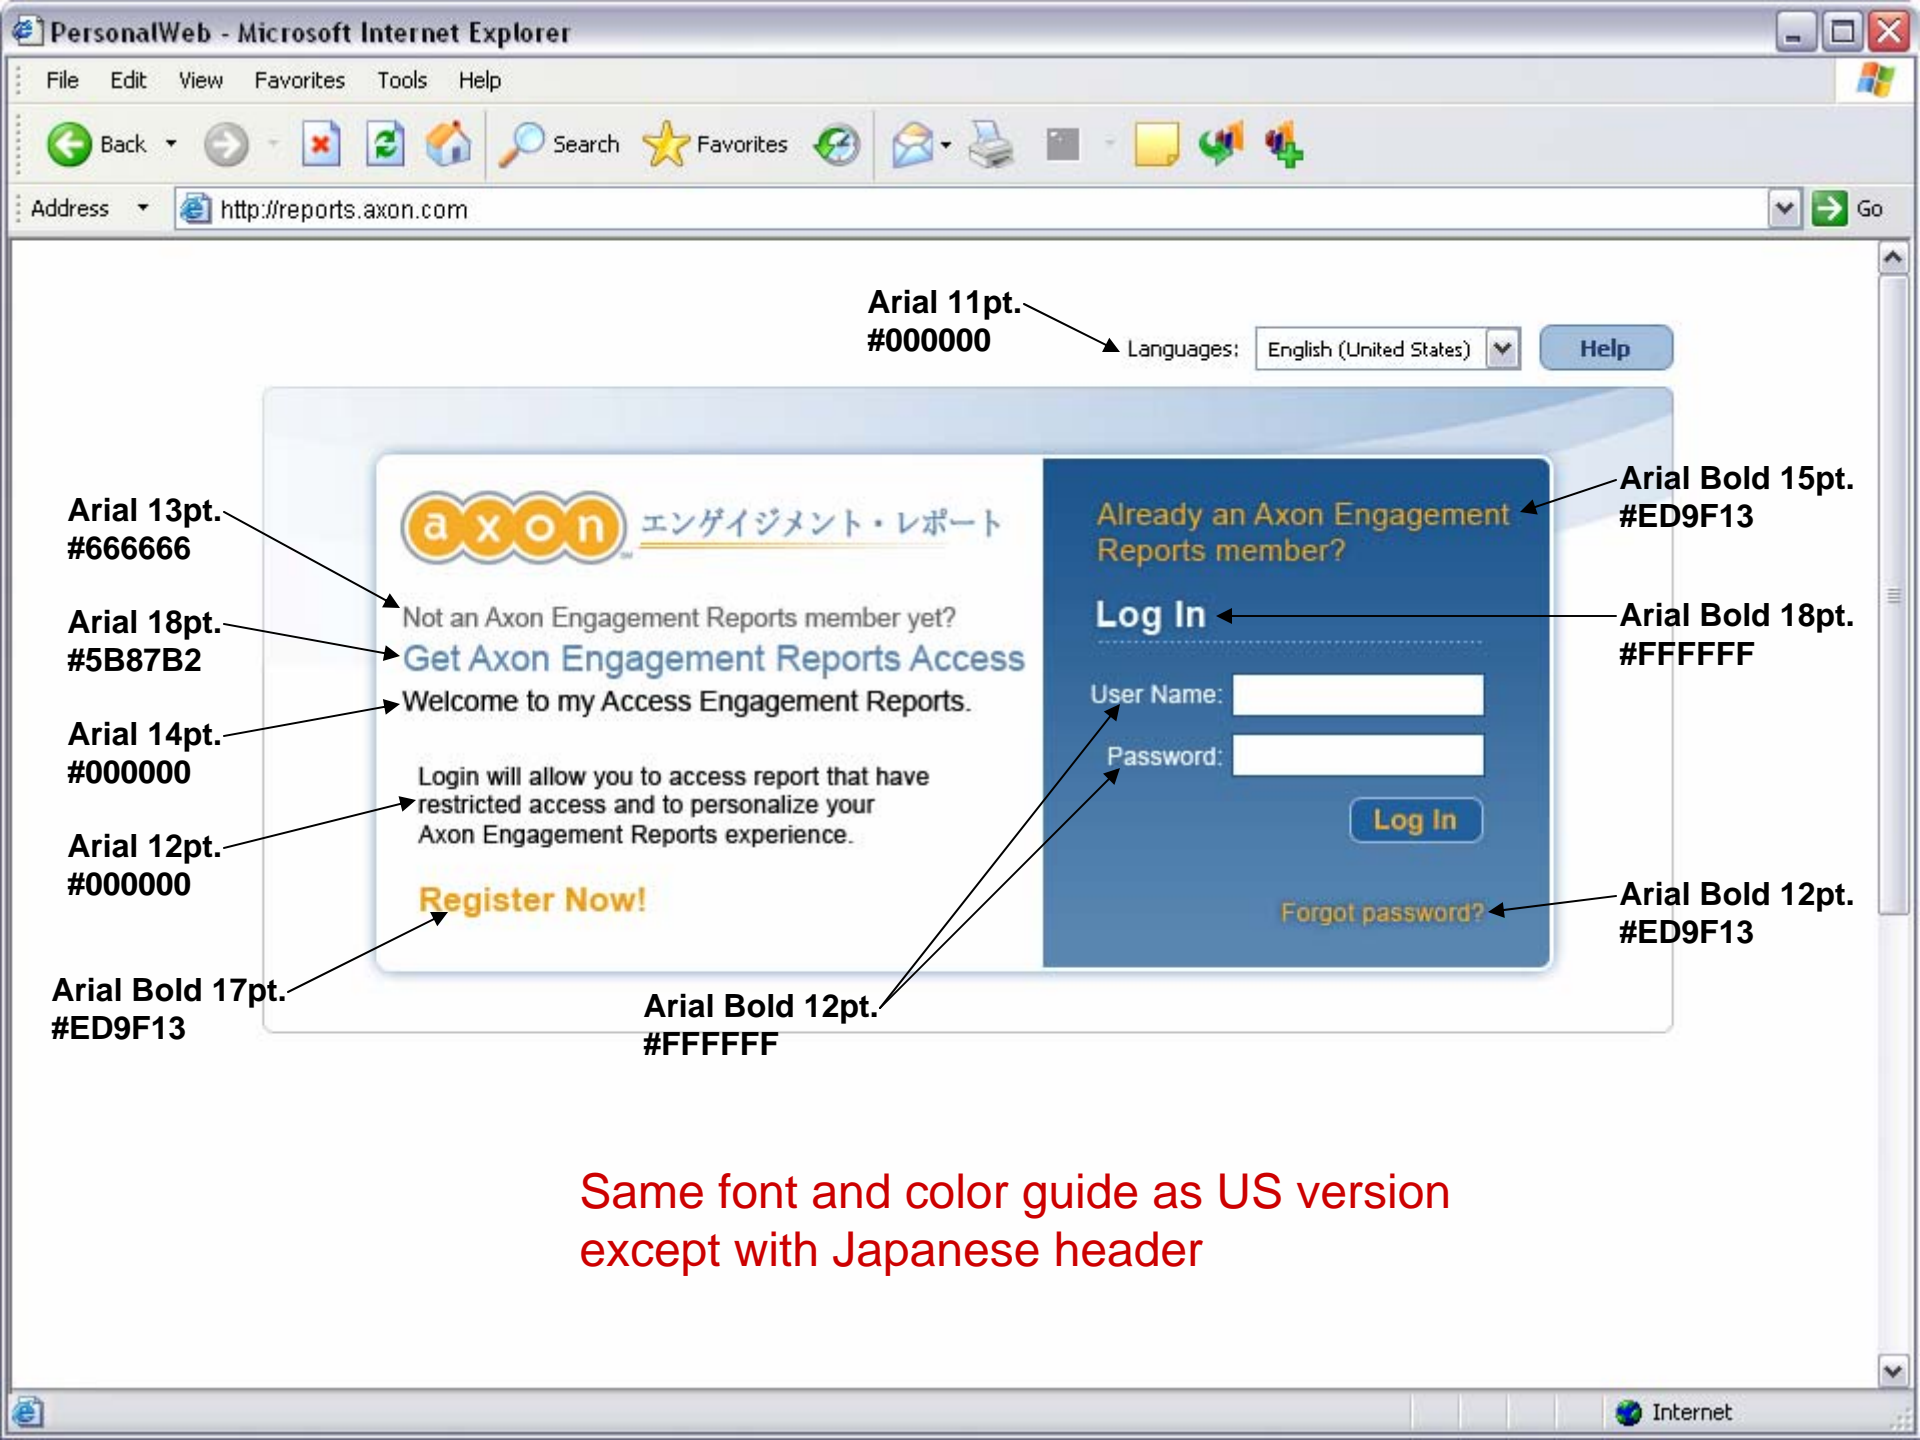

Arial 11pt.
#000000

Languages: English (United States) Help

Arial 13pt.
#666666

axon エンゲイジメント・レポート

Arial 18pt.
#5B87B2

Not an Axon Engagement Reports member yet?
Get Axon Engagement Reports Access

Arial 14pt.
#000000

Welcome to my Access Engagement Reports.

Arial 12pt.
#000000

Login will allow you to access report that have restricted access and to personalize your Axon Engagement Reports experience.

Register Now!

Arial Bold 17pt.
#ED9F13

Arial Bold 12pt.
#FFFFFF

Already an Axon Engagement Reports member?

Arial Bold 15pt.
#ED9F13

Log In

Arial Bold 18pt.
#FFFFFF

User Name:

Password:

Log In

Forgot password?

Arial Bold 12pt.
#ED9F13

Same font and color guide as US version except with Japanese header