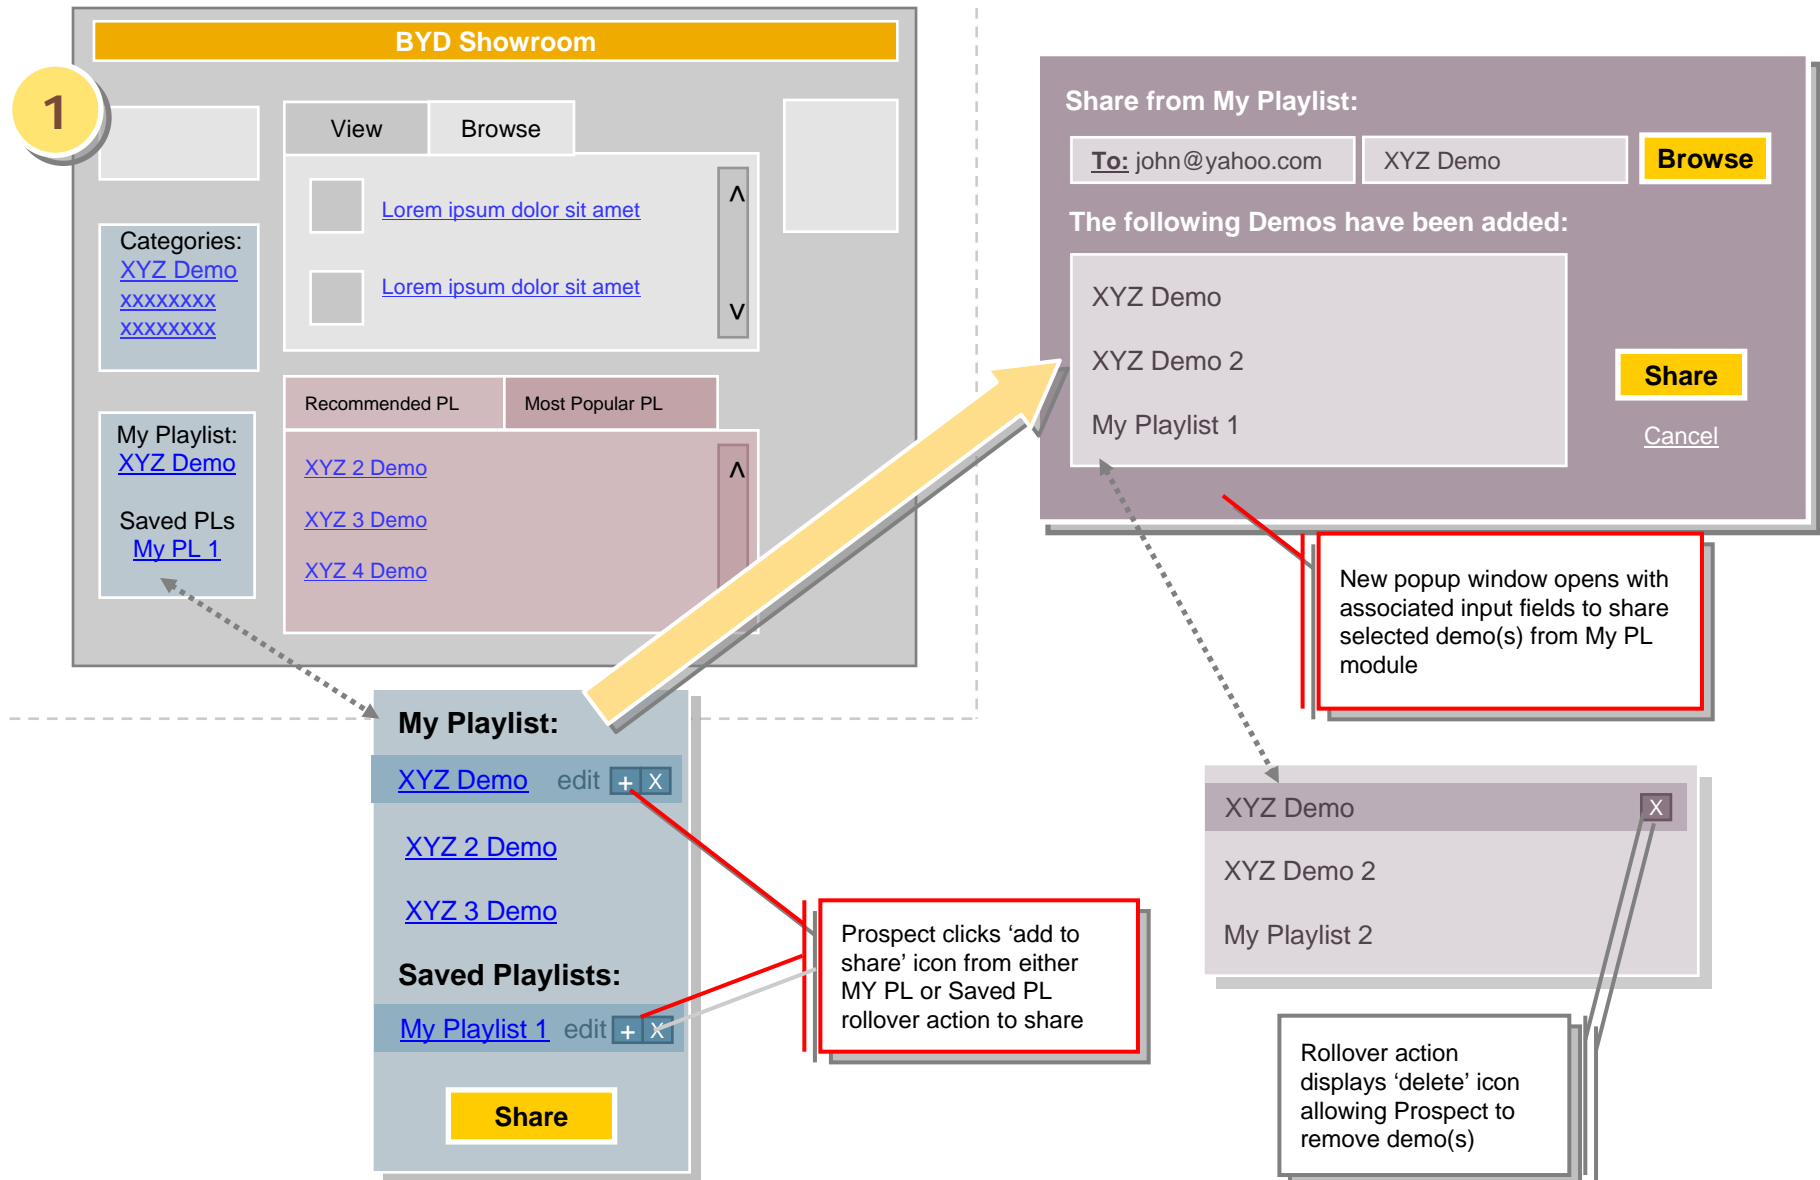

My Playlist:

[XYZ Demo](#) edit + X

[XYZ 2 Demo](#)

[XYZ 3 Demo](#)

Share

Prospect clicks 'edit' link from specific demo rollover action

Prospect may click 'Share' button to access Edit My Playlist: popup

New popup window opens with associated input fields to 'name', 'browse to add' or 'edit' existing PLs or add new PLs to My Playlist module

ByDesign Showroom "Edit" a Playlist Sequence Diagram - *continued*

ByDesign Showroom "Share" My Playlist Sequence Diagram

ByDesign Showroom "Share" My Playlist Sequence Diagram - *continued*

2

BYD Showroom