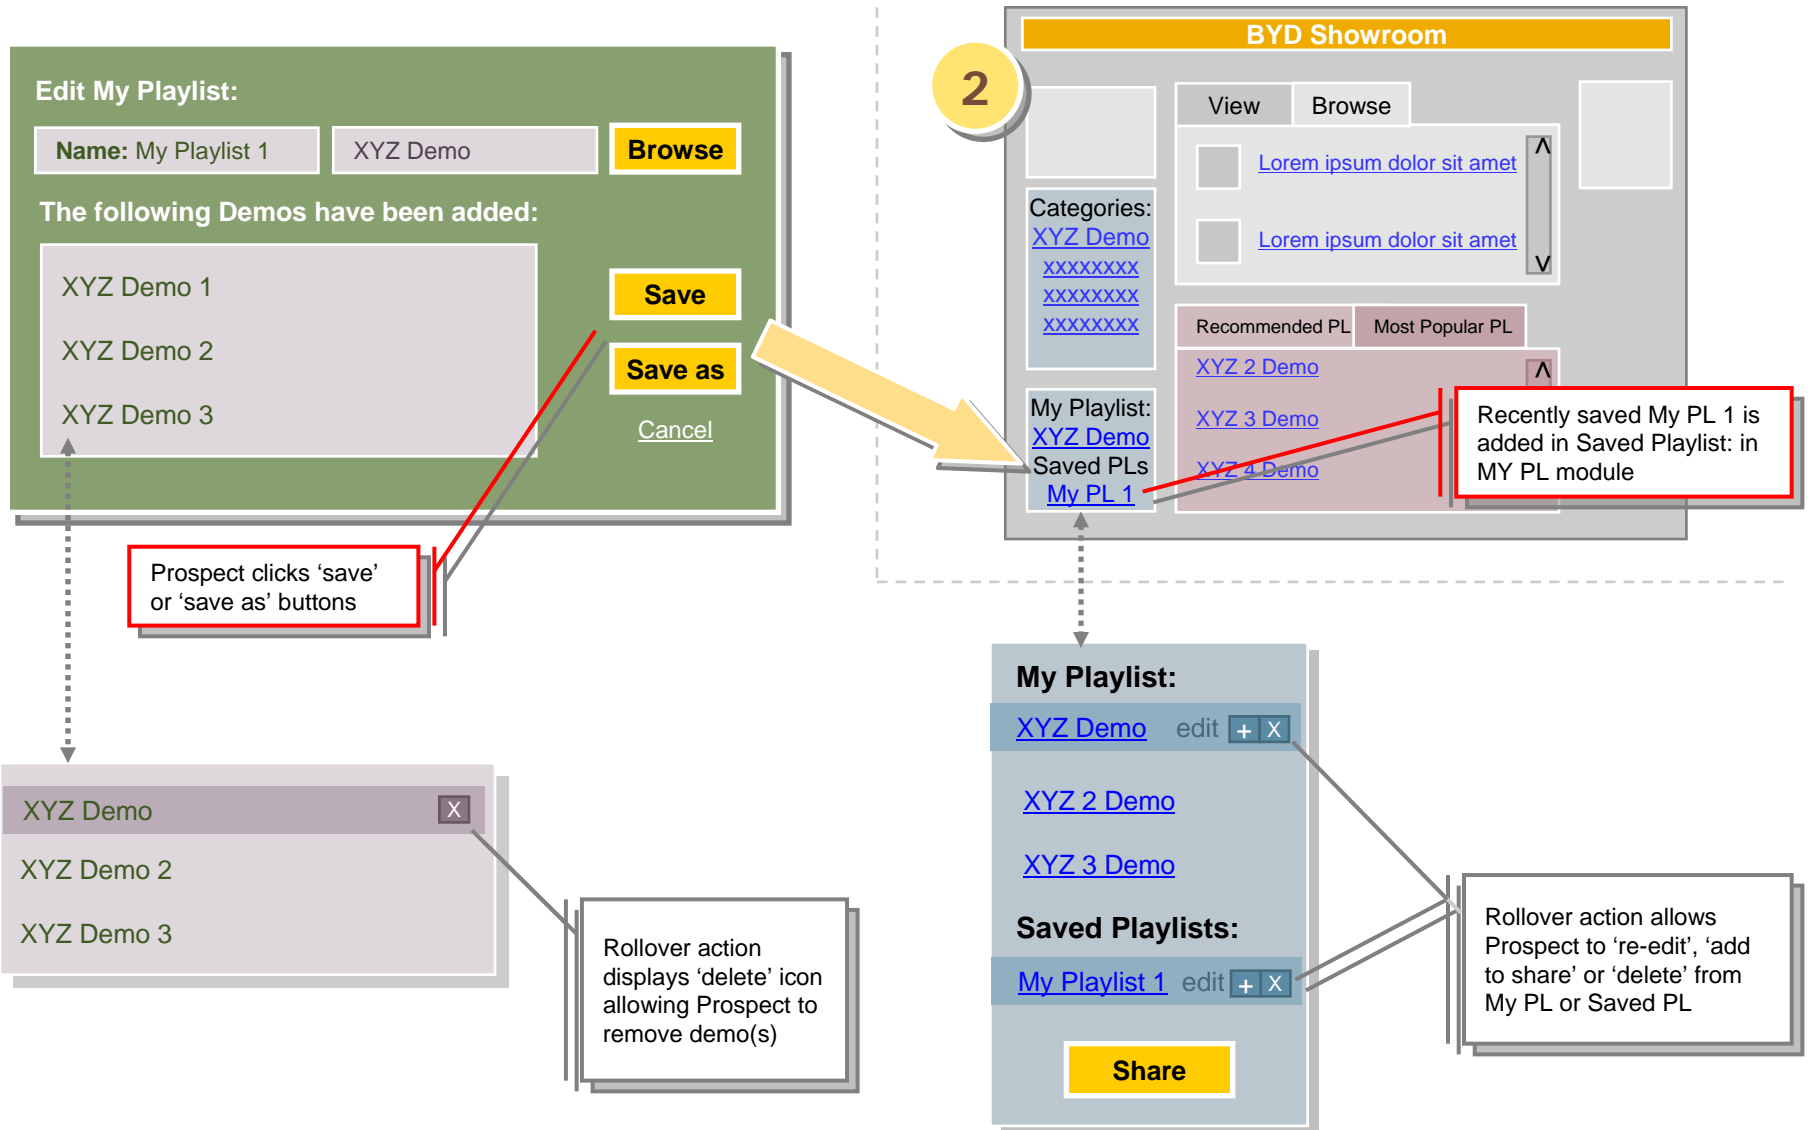

My Playlist:

[XYZ Demo](#) edit + X

[XYZ 2 Demo](#)

[XYZ 3 Demo](#)

Share

Prospect clicks 'edit' link from specific demo rollover action

Prospect may click 'Share' button to access Edit My Playlist: popup

New popup window opens with associated input fields to 'name', 'browse to add' or 'edit' existing PLs or add new PLs to My Playlist module

ByDesign Showroom "Edit" a Playlist Sequence Diagram - *continued*

ByDesign Showroom "Share" My Playlist Sequence Diagram

ByDesign Showroom "Share" My Playlist Sequence Diagram - *continued*

2

BYD Showroom