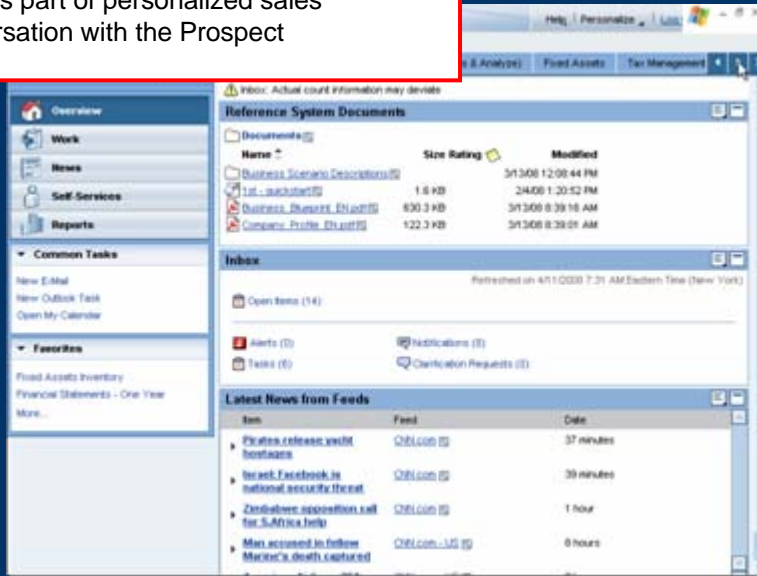

MORE INFORMATION TO HELP YOU

- [BYD Brochures](#)
- [BYD White Papers](#)
- [BYD Briefs](#)
- [BYD Data Sheets](#)
- [BYD Podcasts](#)
- [BYD Magazine Articles](#)

BYD Showroom Sept - No Chat Lo-Fi Wire Frame

“Adobe Connect” generic desktop sharing begins. Tele Sales Rep presents a Guided Tour as part of personalized sales conversation with the Prospect

Provide Adobe Connect desktop sharing - needed to enable guided tour.