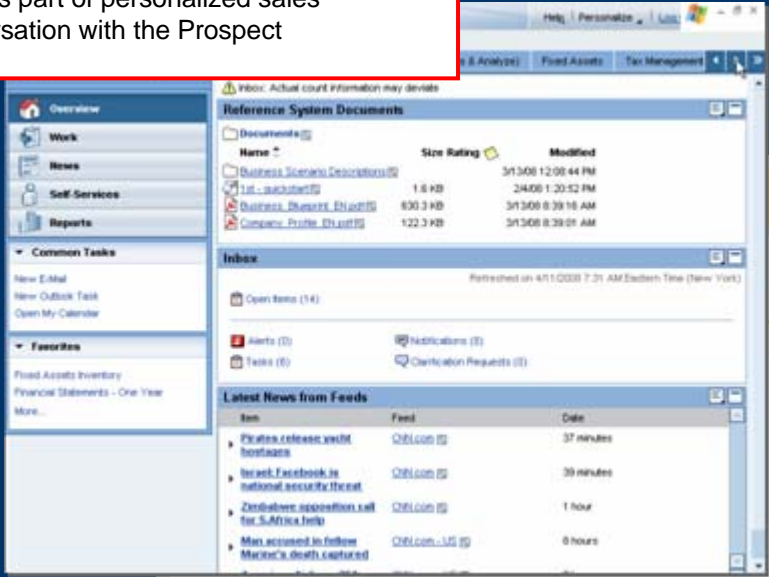

Tele Sales Rep uses phone line for voiceover and conversation