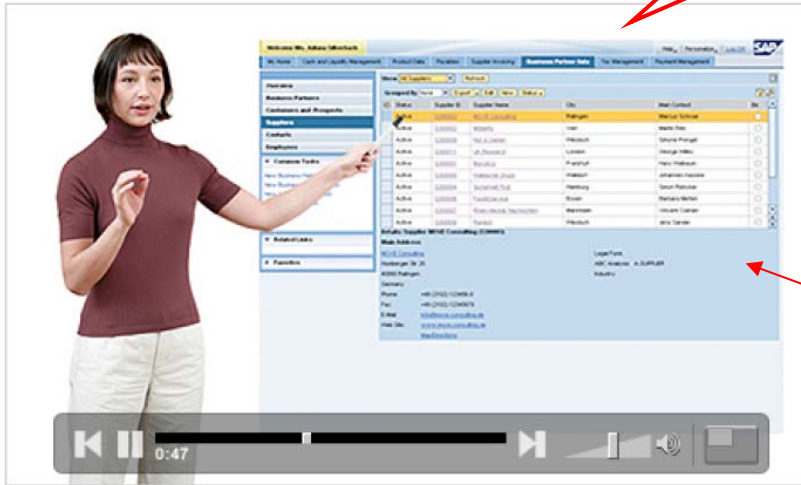

Search

Explore>Evaluate>Experience

SAP Business ByDesign™ SHOWROOM
LOREM IPSUM DOLOR

VIEW

BROWSE

Welcome to Showroom
Overview video plays on load

Now Playing: Get The Whole Story

GET IN TOUCH